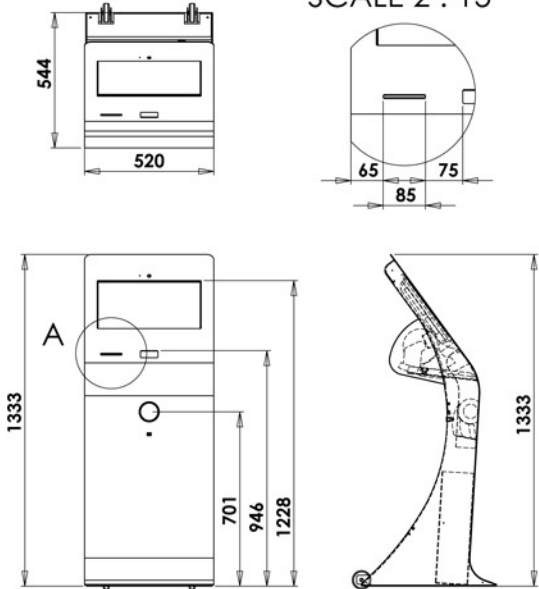

DETAIL A
SCALE 2 : 15

Mic Hole
Camera Hole
Bin Slot
85mm x 10mm

3mm Black Styrene Bin
300mm wide
130mm deep
450mm high

2 x holes for
metal conduit

M6 Socket Screws
Counter Sunk in Black

I View - ASB Video Kiosk Revision