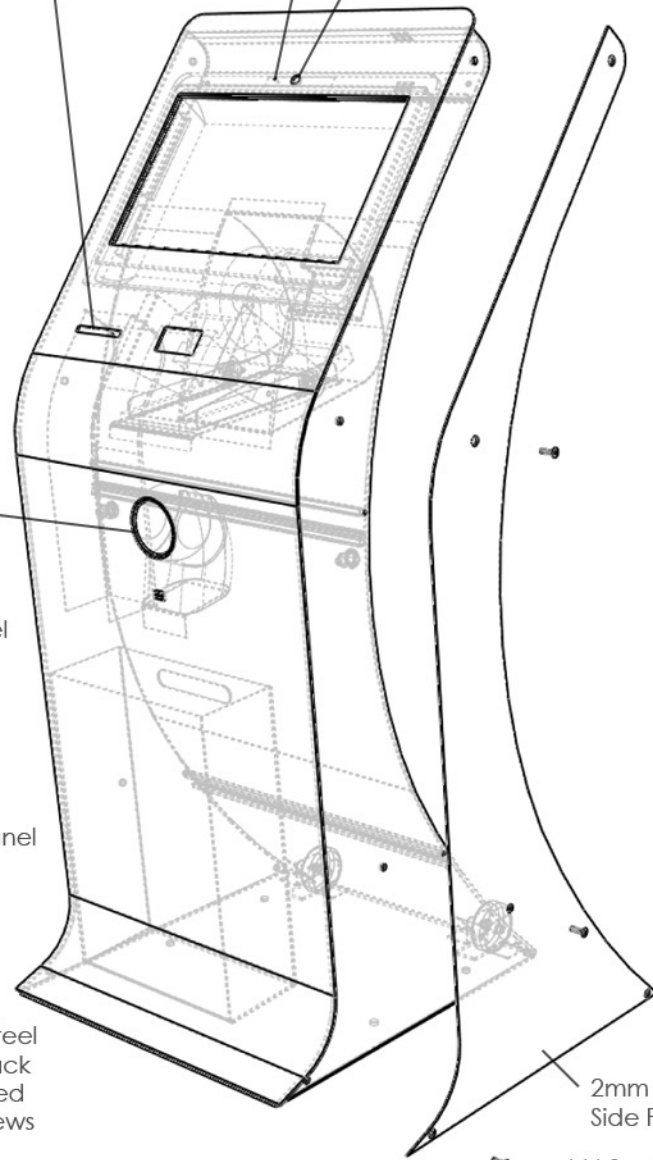

DETAIL A
SCALE 2 : 15

Mic Hole
Camera Hole
Bin Slot
85mm x 10mm

3mm Black Styrene Bin
300mm wide
130mm deep
450mm high

2 x holes for
metal conduit

M6 Socket Screws
Counter Sunk in Black

I View - ASB Video Kiosk Revision