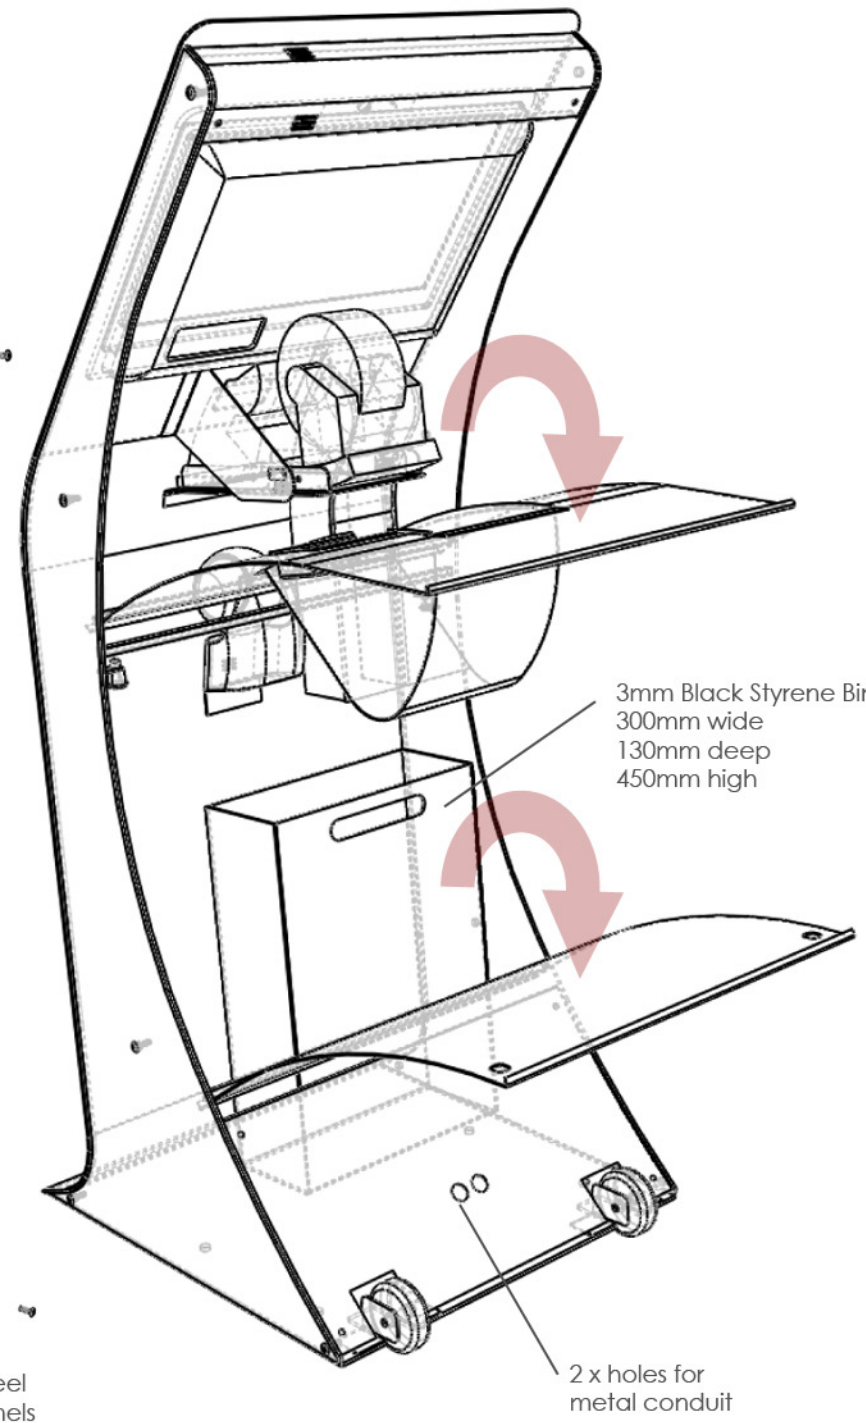

DETAIL A
SCALE 2 : 15

Mic Hole
Camera Hole
Bin Slot
85mm x 10mm

3mm Black Styrene Bin
300mm wide
130mm deep
450mm high

2 x holes for
metal conduit

M6 Socket Screws
Counter Sunk in Black

I View - ASB Video Kiosk Revision